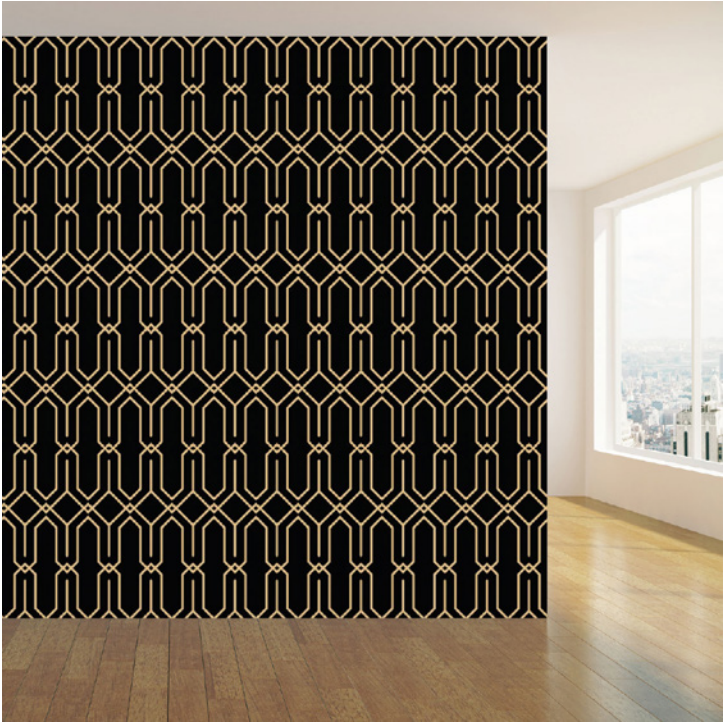

PATTERN: Retro Deco

COLLECTION: Art Deco

Part Number: AD005

We print to fit your specific wall size, therefore each order is individually priced. Each mural is broken down into panels that are approximately 48" wide. Installation is straightforward with marked, sequential panels that are easily double-cut on the wall. Please reference your project name and wall dimensions when requesting a quote.

RECOMMENDED SUBSTRATE: Gold Iridescent

Material: 100% polyester canvas with gold finish

PVC Free

Backing: Non-Woven

Total Weight: 16 oz per linear yard

Width: 54"

Class A Fire Rating

ASTM E84