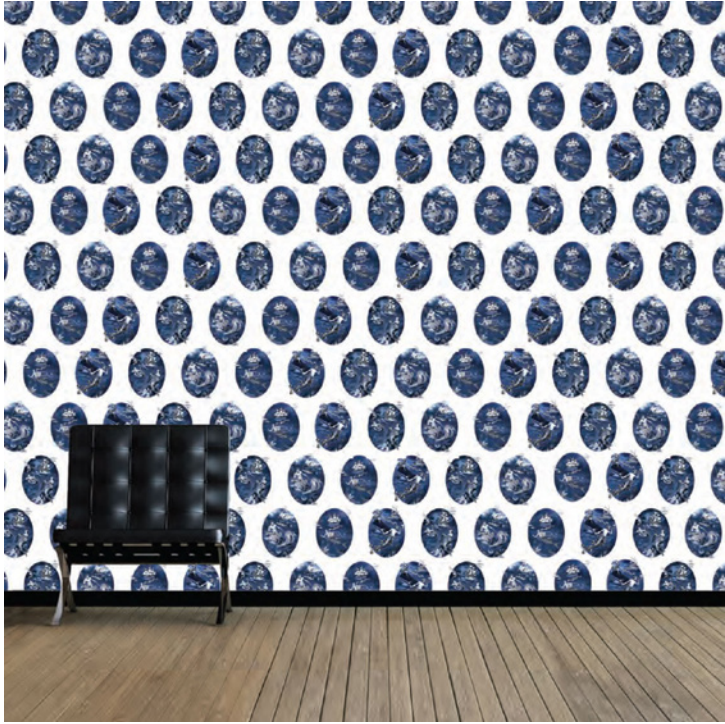

PATTERN: The Deep Blue Sea

COLLECTION: Artist Series II

Part Number: CR004

We print to fit your specific wall size, therefore each order is individually priced. Each mural is broken down into panels that are approximately 48" wide. Installation is straightforward with marked, sequential panels that are easily double-cut on the wall. Please reference your project name and wall dimensions when requesting a quote.

RECOMMENDED SUBSTRATE: Beach

Material: Type II Vinyl

Backing: Poly-Cotton Woven

Total Weight: 21 oz. per linear yard

Width: 54"

Class A Fire Rating

ASTM E-84

Flame Spread: 10