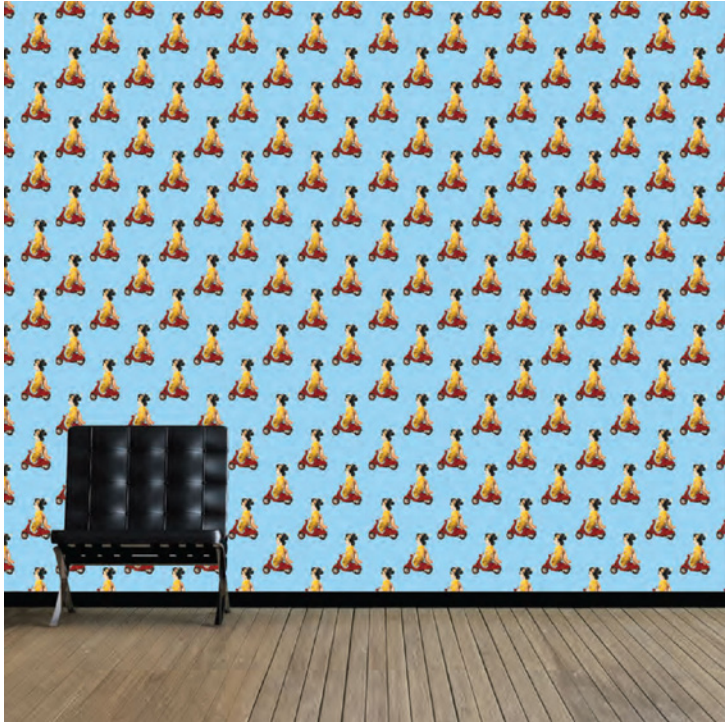

PATTERN: Geisha

COLLECTION: Artist Series II

Part Number: CR001

We print to fit your specific wall size, therefore each order is individually priced. Each mural is broken down into panels that are approximately 48" wide. Installation is straightforward with marked, sequential panels that are easily double-cut on the wall. Please reference your project name and wall dimensions when requesting a quote.

RECOMMENDED SUBSTRATE: Look Linen

Material: Type II Vinyl

Backing: Poly-Cotton Woven

Total Weight: 21 oz. per linear yard

Width: 54"

Class A Fire Rating

ASTM E-84

Flame Spread: 10