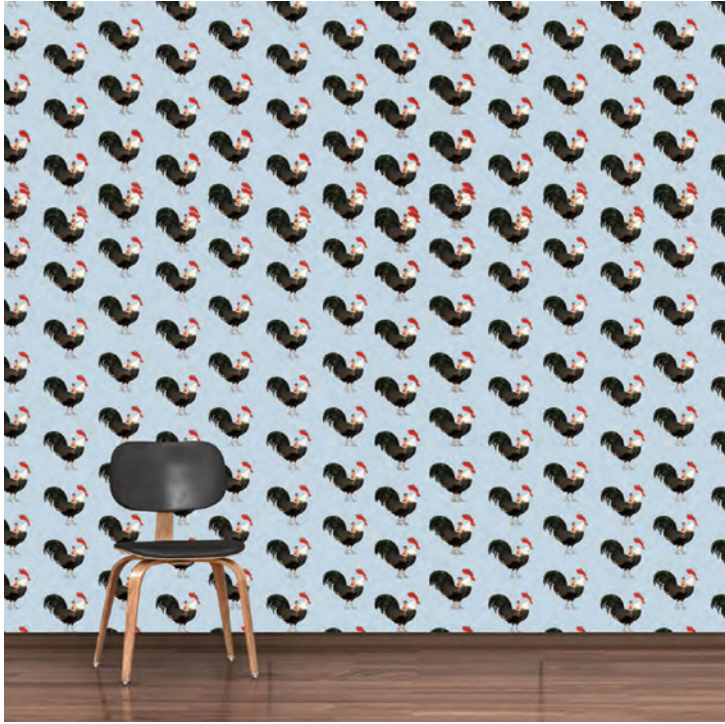

PATTERN: Rooster

COLLECTION: Artist Series II

Part Number: CR006

We print to fit your specific wall size, therefore each order is individually priced. Each mural is broken down into panels that are approximately 48" wide. Installation is straightforward with marked, sequential panels that are easily double-cut on the wall. Please reference your project name and wall dimensions when requesting a quote.

RECOMMENDED SUBSTRATE: Look Linen

Material: Type II Vinyl

Backing: Poly-Cotton Woven

Total Weight: 21 oz. per linear yard

Width: 54"

Class A Fire Rating

ASTM E-84

Flame Spread: 10