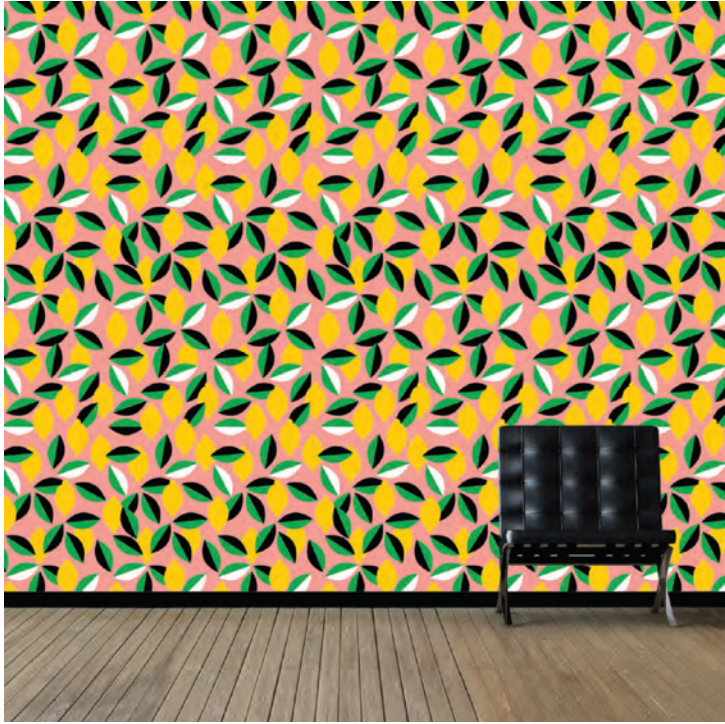

PATTERN: Lemons

COLLECTION: Artist Series II

Part Number: RW002

We print to fit your specific wall size, therefore each order is individually priced. Each mural is broken down into panels that are approximately 48" wide. Installation is straightforward with marked, sequential panels that are easily double-cut on the wall. Please reference your project name and wall dimensions when requesting a quote.

RECOMMENDED SUBSTRATE: Look Linen

Material: Type II Vinyl

Backing: Poly-Cotton Woven

Total Weight: 21 oz. per linear yard

Width: 54"

Class A Fire Rating

ASTM E-84

Flame Spread: 10