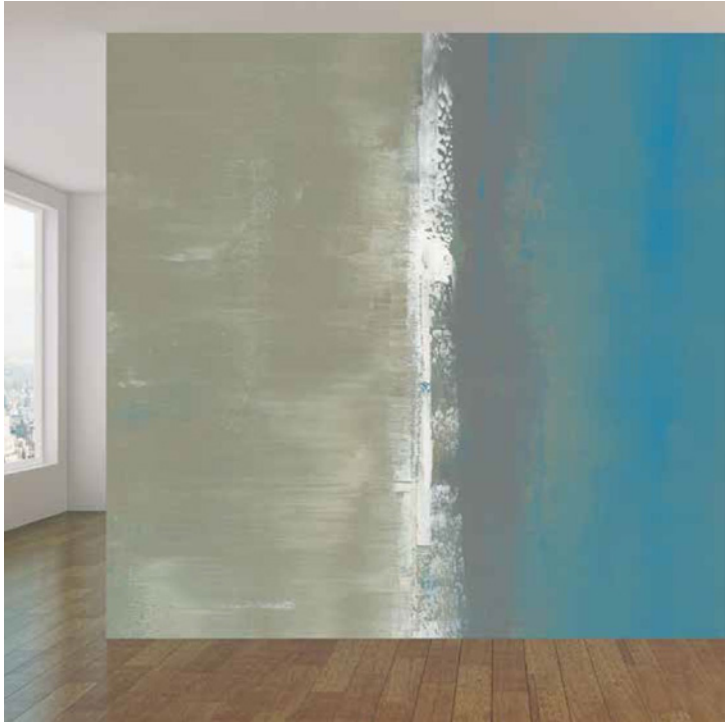

PATTERN: Crystal Silence

COLLECTION: Artist Series

Part Number: AF010

We print to fit your specific wall size, therefore each order is individually priced. Each mural is broken down into panels that are approximately 48" wide. Installation is straightforward with marked, sequential panels that are easily double-cut on the wall. Please reference your project name and wall dimensions when requesting a quote.

RECOMMENDED SUBSTRATE: Resilience

Material: PVC Free Type II equivalent

Constructed of 30% Post Consumer Waste/
Latex Saturated Cellulose Fibers

Backing: Non-Woven

Total Weight: 25.92 oz. per linear yard

Width: 54"