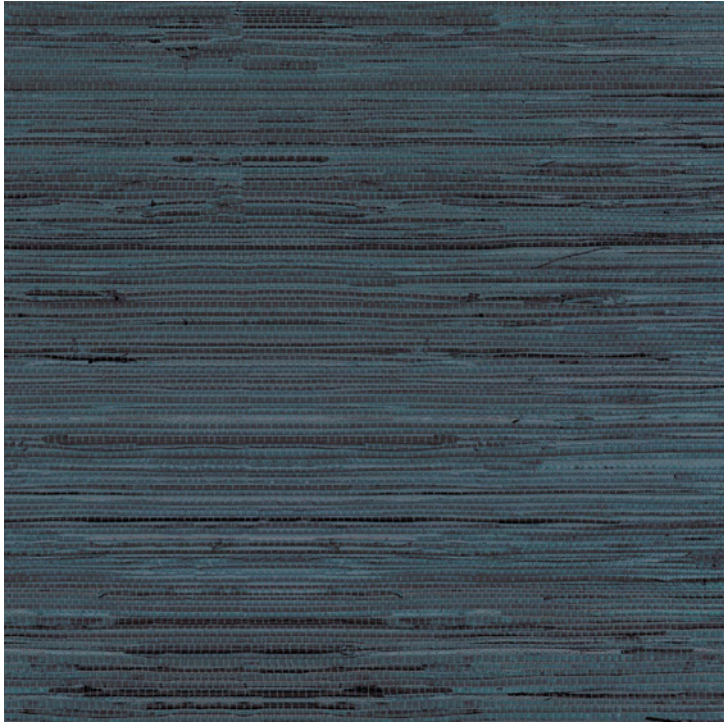

# PATTERN: Grasscloth

COLLECTION: Grasscloth Palm

## AVAILABLE COLORWAYS

Knight - GC001

Azul - GC002

Summer Storm - GC003

Greige - GC004

Dove - GC005

Playa - GC006

We print to fit your specific wall size, therefore each order is individually priced. Each mural is broken down into panels that are approximately 48" wide. Installation is straightforward with marked, sequential panels that are easily double-cut on the wall. Please reference your project name and wall dimensions when requesting a quote.

RECOMMENDED SUBSTRATE: Look Linen

Material: Type II Vinyl

Backing: Poly-Cotton Woven

Total Weight: 21 oz. per linear yard

Width: 54"

Class A Fire Rating

ASTM E-84