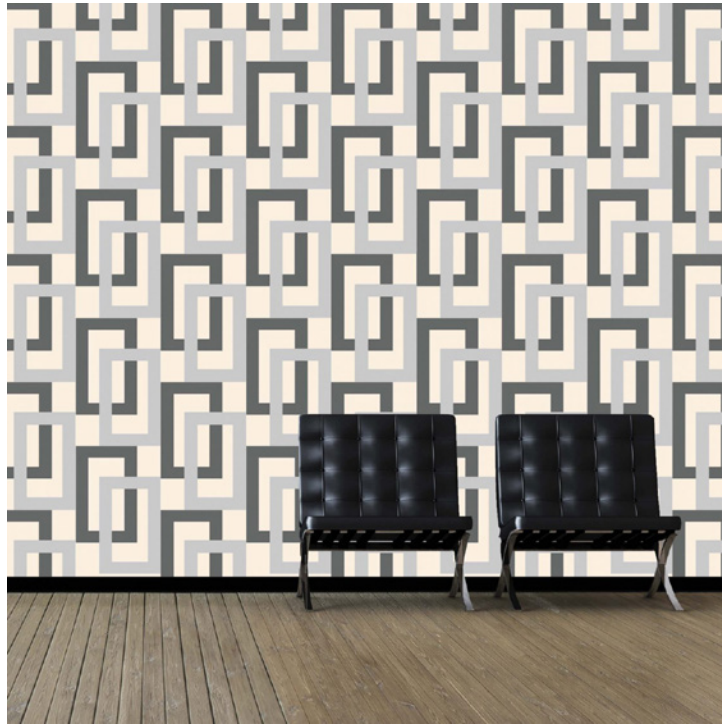

PATTERN: Locked

COLLECTION: Naturals

AVAILABLE COLORWAYS

Platinum - NS050

Tangerine - NS051

Sapphire - NS052

We print to fit your specific wall size, therefore each order is individually priced. Each mural is broken down into panels that are approximately 48" wide. Installation is straightforward with marked, sequential panels that are easily double-cut on the wall. Please reference your project name and wall dimensions when requesting a quote.

RECOMMENDED SUBSTRATE: Blanc Sisal

Material: Natural Grasscloth

Backing: Paper

Width: 36"

Class A Fire Rating

ASTM E-84

Flame Spread: 10

Smoke Development: 15